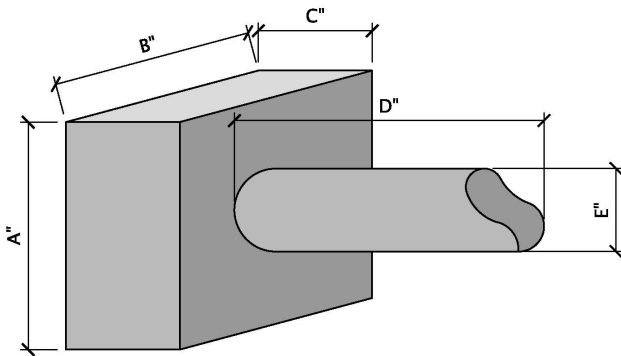

Custom Cannon Water Spout Order Form

Cannon With Water Accumulator Box

*1" female inlet can be on back (standard) or on bottom.

Cannon Without Water Accumulator Box

Standard Size

- A. 4"
- B. 5"
- C. 2"
- D. "
- E.

Custom Size

- A. " _____
- B. " _____
- C. " _____
- D. " _____
- E. " _____

Water Accumulator Box

- Yes
- No

Material

- Copper
- Stainless Steel

Inlet

- Back (standard)
- Bottom (custom)