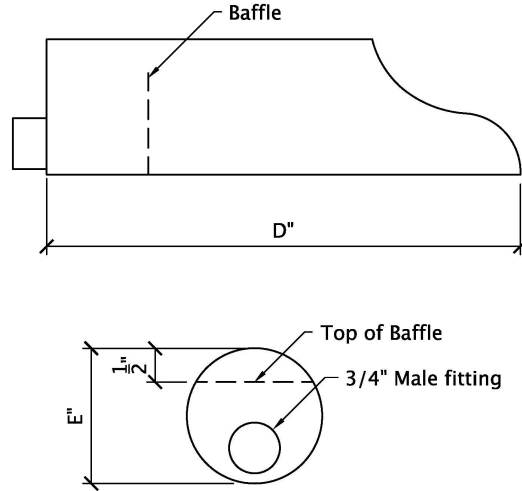

Custom Cannon Water Spout Order Form

Cannon With Water Accumulator Box

*1" female inlet can be on back (standard) or on bottom.

Cannon Without Water Accumulator Box

Standard Size

- A. 4"
- B. 5"
- C. 2"
- D. "
- E.

Custom Size

- A. " _____
- B. " _____
- C. " _____
- D. " _____
- E. " _____

Water Accumulator Box

- Yes
- No

Material

- Copper
- Stainless Steel

Inlet

- Back (standard)
- Bottom (custom)